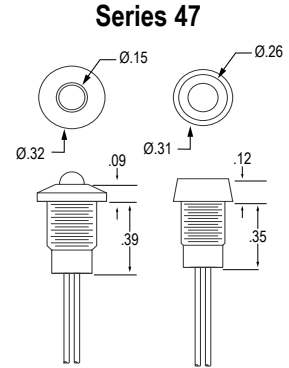

46, 47

- 46 - 3mm or 47 - 5mm LED
- Threaded body - secured with lockwasher & nut
- Black or chrome finish

SPECIFICATIONS

Body Material: Brass (Plated)
 Wire Gauge: Series 46 - 26 ga.
 Series 47 - 24 ga.
 Wire Strip: $\frac{3}{16}$ "

Series 46

Series 47

Series	Lamp			Termination		Base		Bezel		Lens			
XX	XX			-	X	-	X	X	-	XXX		X	0
46	Voltage	Type	Code	Style	Code	Color	Code	Finish	Code	Style	Code	Color	Code
47	2	LED	10	6" Wire	1	Dome	7	Chrome	2	Diffused ²	010	Red	1
	6	LED ¹	11	Special	X	Recess	8	Black	3	Color Clear ²	030	Amber	2
	14	LED ¹	12							Water Clear ²	050	Green	4
	28	LED ¹	13									Blue	5 ³
		Special	XX									White	6
												Yellow	8

Series 46 - 3mm size mounting hole .24"
 Series 47 - 5mm size mounting hole .31"

ADDITIONAL OPTIONS AVAILABLE:

Contact Factory

1. Voltages greater than 2V require components in lead wire(s)
2. Subject to availability
3. Water clear blue only