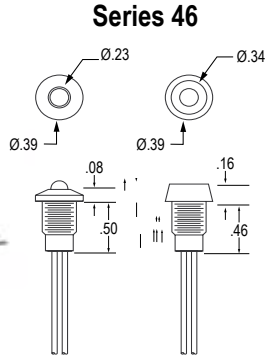

46, 47

- 46 - 3mm or 47 - 5mm LED
- Threaded body - secured with lockwasher & nut
- Black or chrome finish

SPECIFICATIONS

Body Material: Brass (Plated)
 Wire Gauge: Series 46 - 26 ga.
 Series 47 - 24 ga.
 Wire Strip: $\frac{3}{16}$ "

Series 46

Series 47

Series	Lamp			Termination		Base		Bezel		Lens			
XX	XX			-	X	-	X	X	-	XXX		X	0
46	Voltage	Type	Code	Style	Code	Color	Code	Finish	Code	Style	Code	Color	Code
47	2	LED	10	6" Wire	1	Dome	7	Chrome	2	Diffused ²	010	Red	1
	6	LED ¹	11	Special	X	Recess	8	Black	3	Color Clear ²	030	Amber	2
	14	LED ¹	12							Water Clear ²	050	Green	4
	28	LED ¹	13									Blue	5 ³
		Special	XX									White	6
												Yellow	8

Series 46 - 3mm size mounting hole .24"
 Series 47 - 5mm size mounting hole .31"

ADDITIONAL OPTIONS AVAILABLE:

Contact Factory

1. Voltages greater than 2V require components in lead wire(s)
2. Subject to availability
3. Water clear blue only